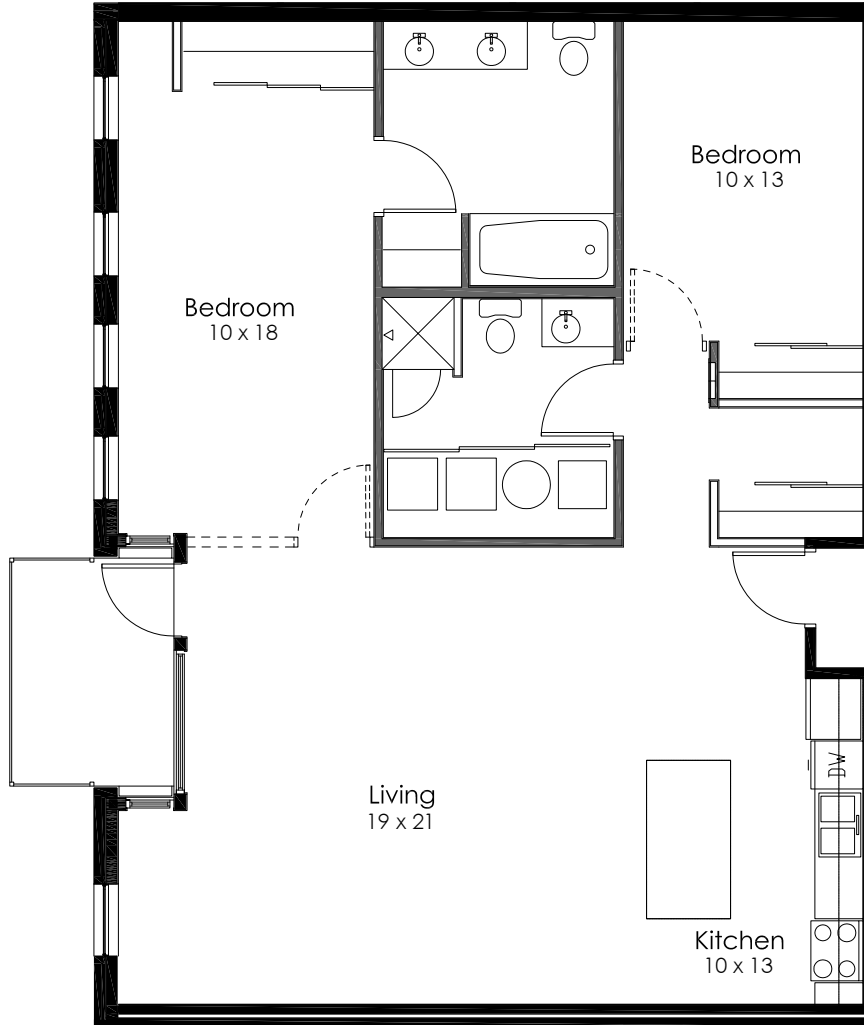

contact 515.453.6604 | Jill Creveling
jill.creveling@iowarealty.com

515.453.5632 | Anne K. Timmins
atimmins@iowarealty.com

1,251 sf

room dimensions are approximate

UNITS 203, 303, 403, 501

DEVELOPED BY:

www.4thstreetcondos.com