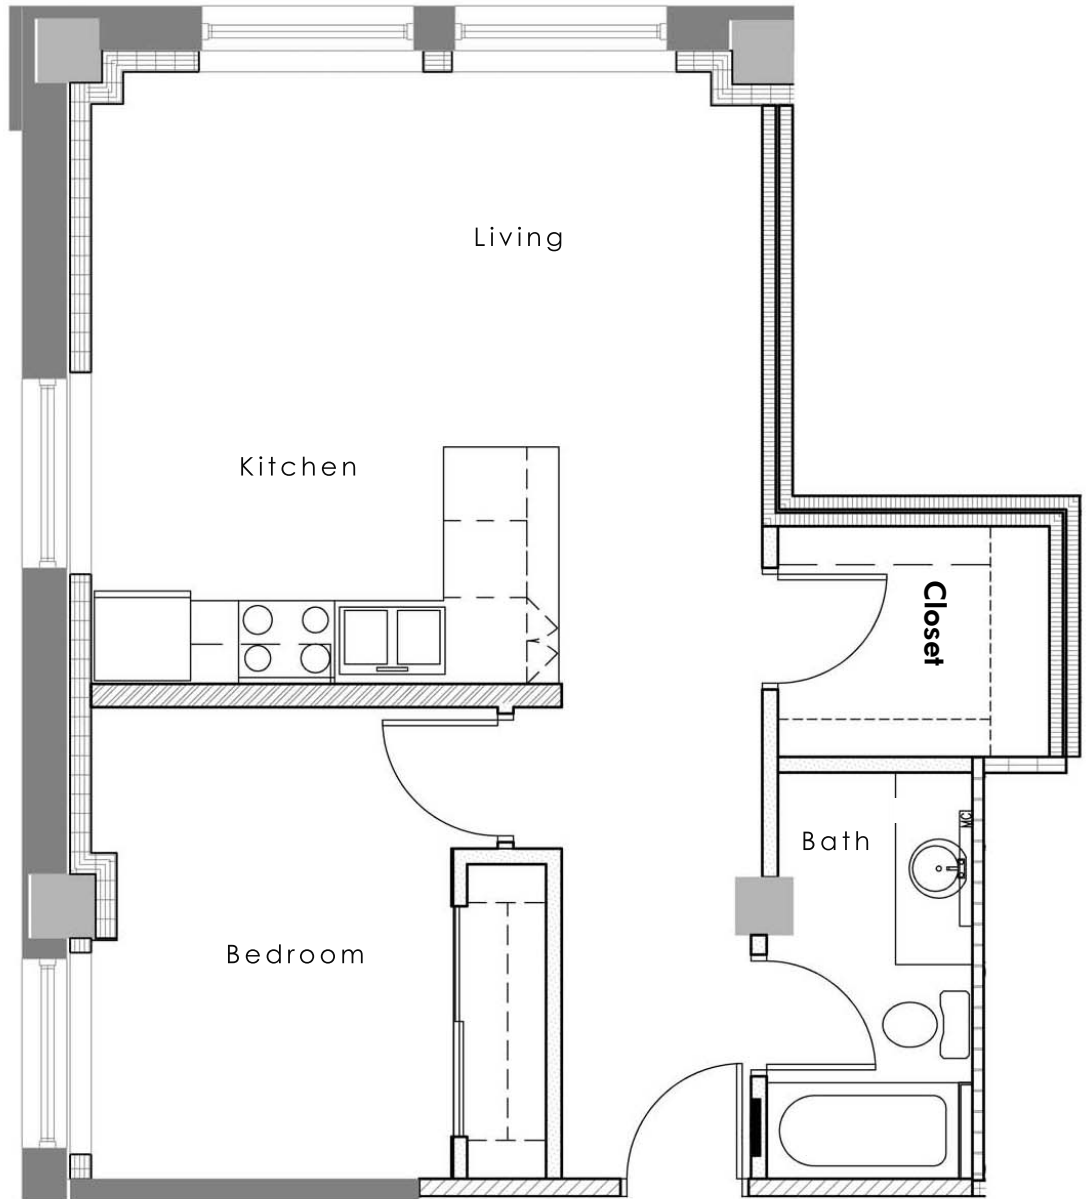

Unit A

633 Square Feet

For Rental Information Call: 515-313-8888
Developed by: Hubbell Realty Company