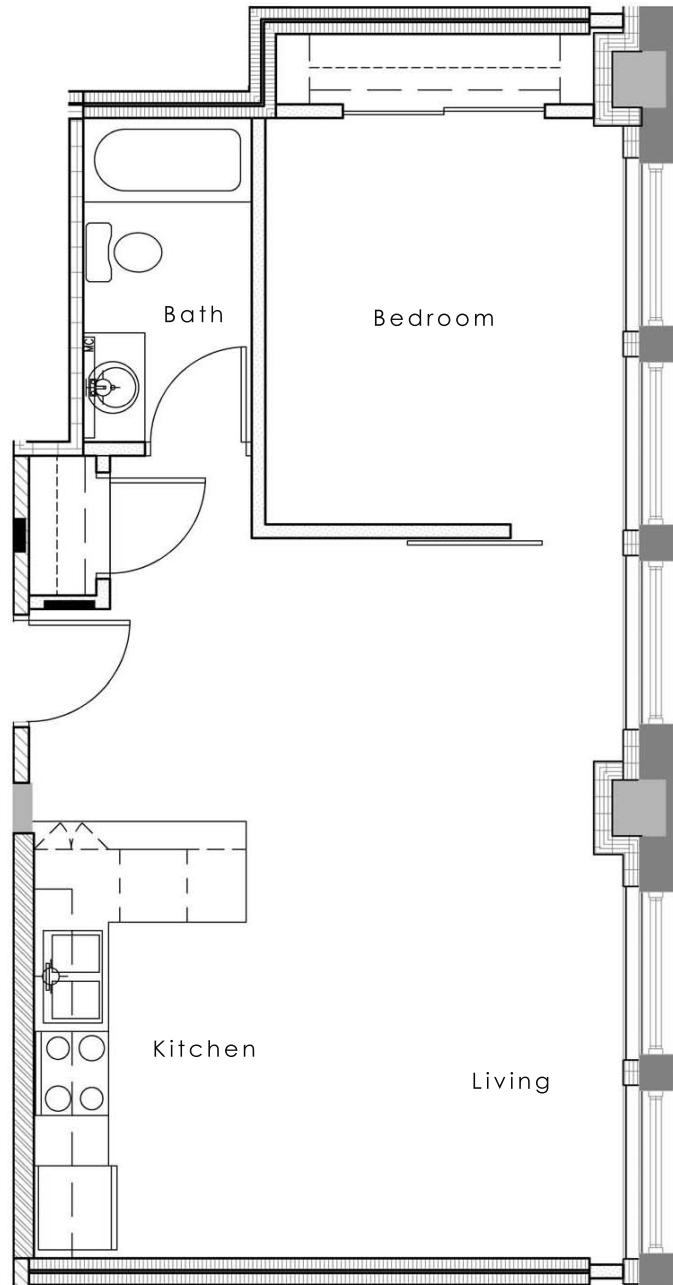

Unit D

638 Square Feet

For Rental Information Call: 515-313-8888
Developed by: Hubbell Realty Company