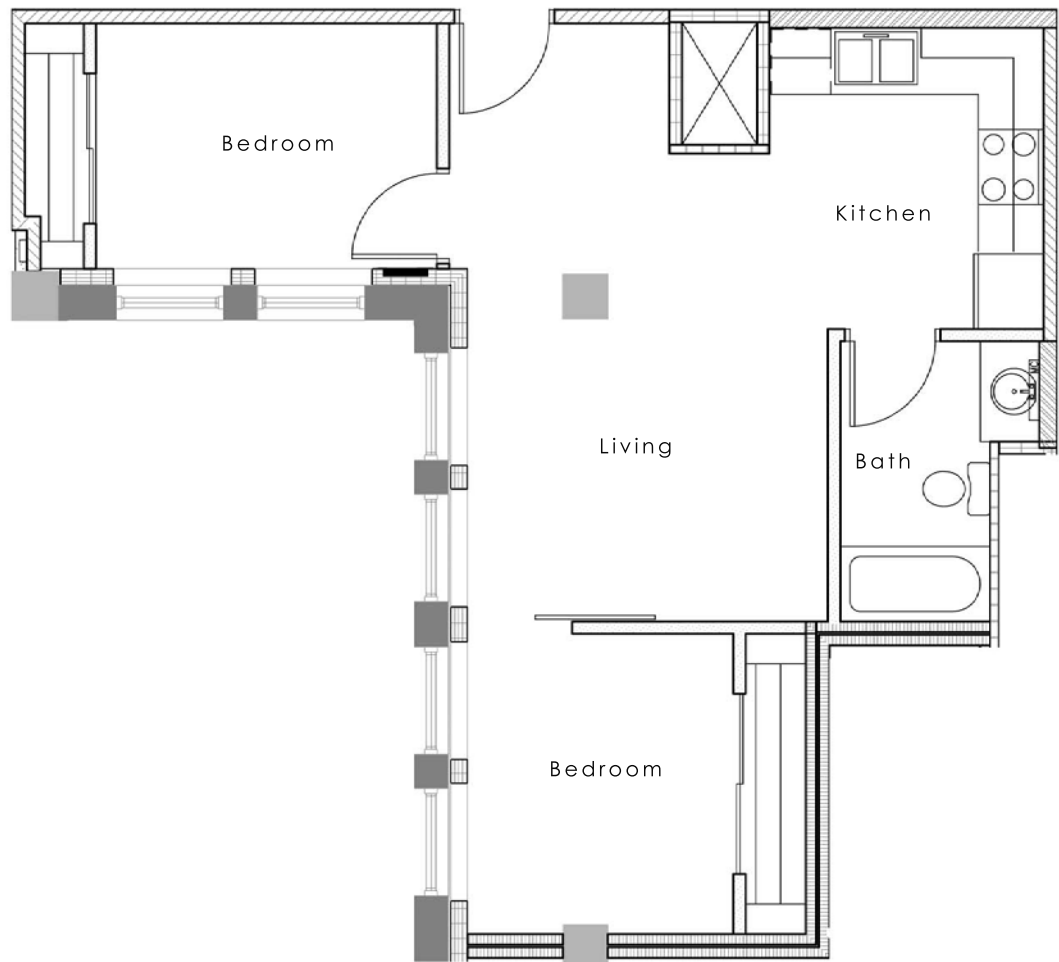

# Unit I

626 Square Feet

For Rental Information Call: 515-313-8888  
Developed by: Hubbell Realty Company

Floor Plans are an artists depiction and are subject to change at any time without notice.